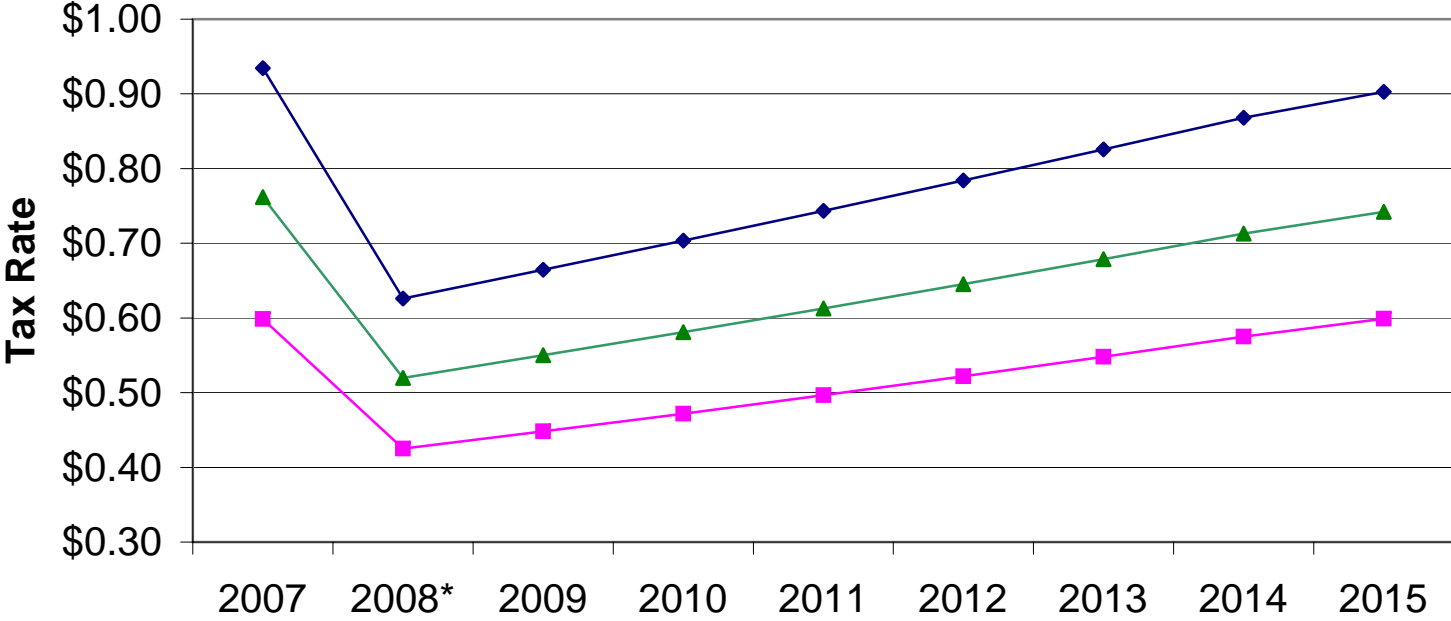

Essex Municipal Tax Rates

*NOTE: Reappraisal will be complete for the 2008 fiscal year, resulting in lower tax rates.

Fiscal Year
◆ Village ■ Town ▲ Merged